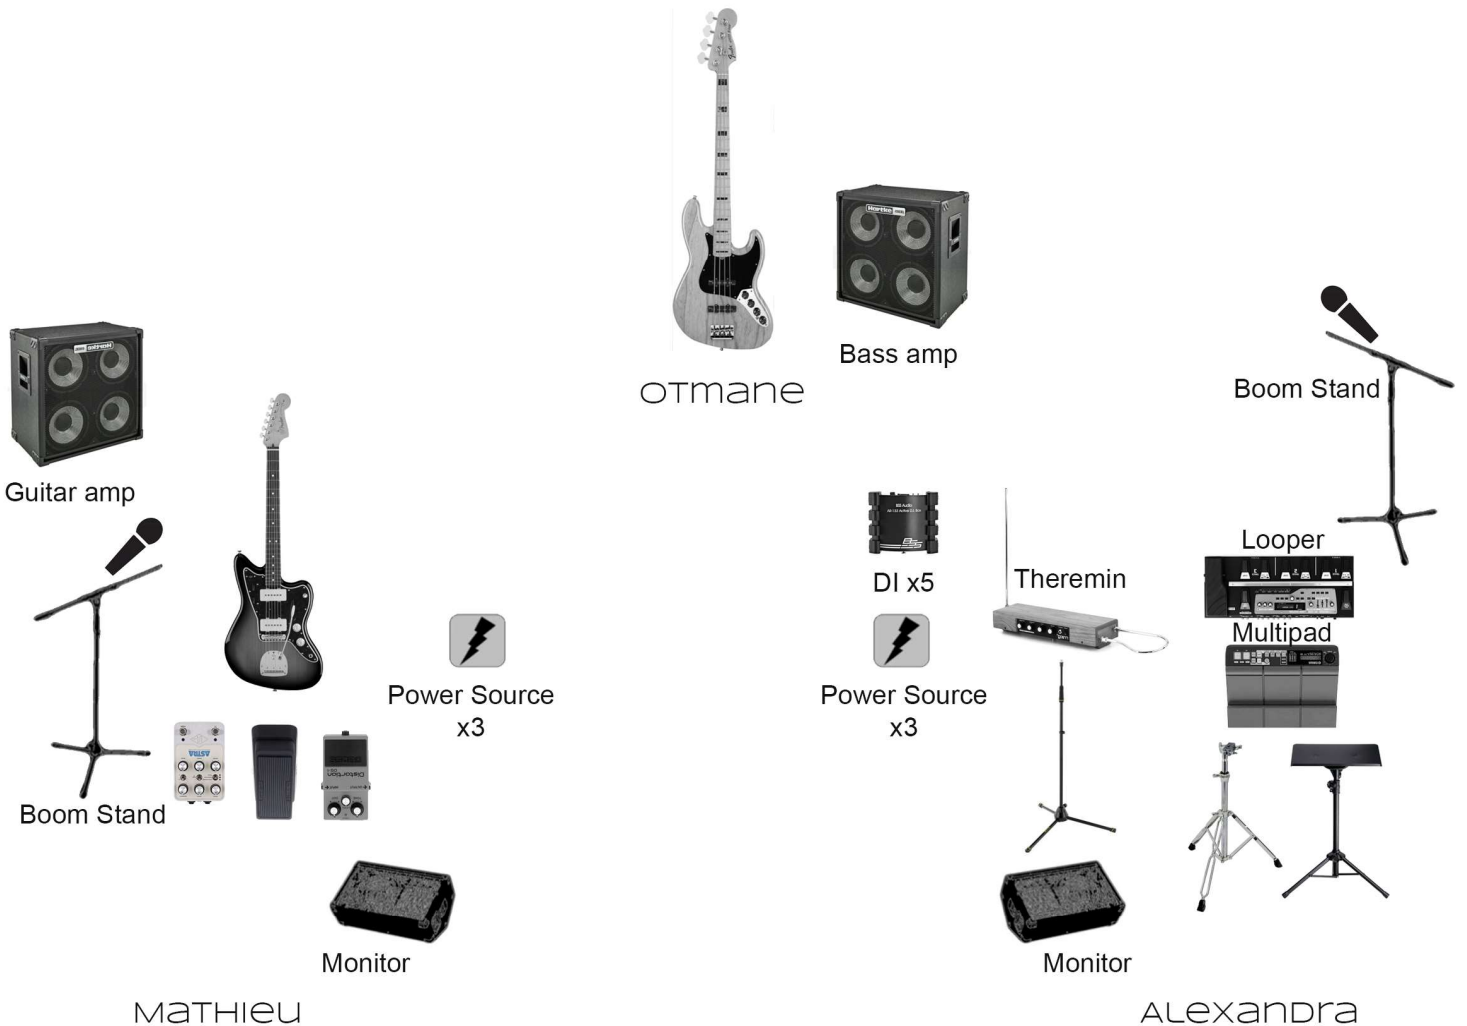

## STAGE PLOT

MIX 1 ALEXANDRA  
MANGINOT

Multipad YAMAHA DTX-Multi 12 (2 DI) + Stage Cymbal Stand  
BOSS RC-300 Loop Station (2 DI) + Universal stand for mixer  
MOOG Etherwave Theremin (1DI) + Microphone Stand  
SHURE SM58 (boom stand)  
*Front left*

MIX 2 MATHIEU  
DARNAULT

FENDER Jazzmaster US / or FENDER Telecaster US  
(Guitar amp + mic)  
DUNLOP Tom Morello Crybaby Wah TBM95  
UAFX Astra Modulation Machine  
SHURE SM58 (boom stand)  
*Front right*